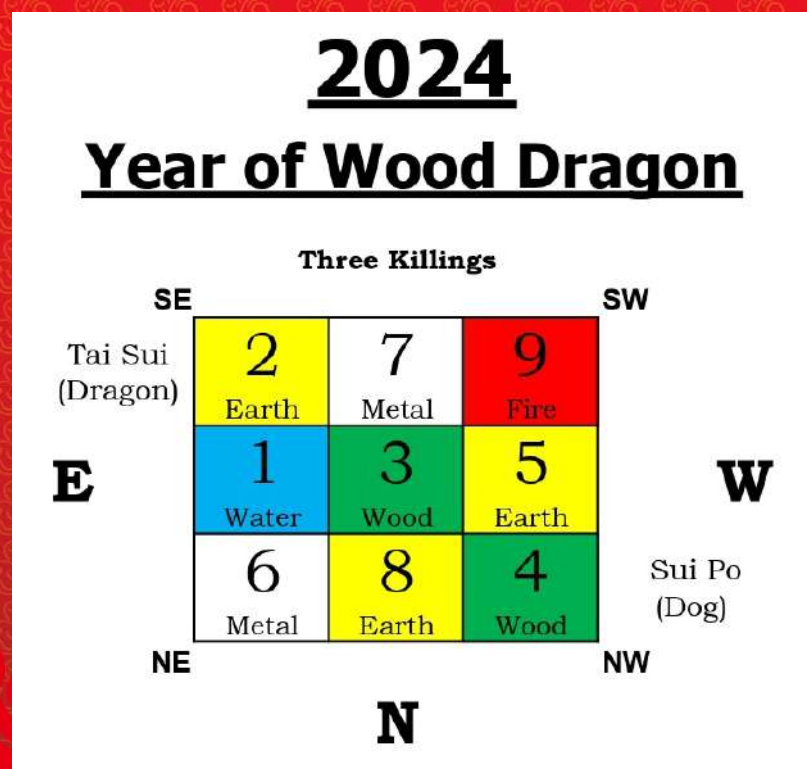

Coaching in Metaphysics Style

Inspiring you to optimize your own personal and professional potential, Master Alex will accompany you on your journey to achieve your specific goal. This unique coaching style will assist you in achieving the desired changes and moving in the direction of your choice. Additionally, it assists you on all levels in becoming who you want to be. Please contact us now for further assistance.

Feng Shui Guide for 2024

Since the #8 in charge time has ended, there has been a significant change in the overall Feng Shui atmosphere. For your information, #8 is in control from February 4, 2004 until February 3, 2024. #8 is also related to "HAND", therefore for the past 20 years, all hand-related sectors have been extremely successful, including Foot Massage, Body Massage, Nail Salon, Eyelash Extension, Facial Salon, and so on.

The previous tenure was #7, which lasted from 1984 to 2004. Because "MOUTH" was associated at the time, Karaoke was extremely popular. Karaoke is less popular now that the #7 era has passed.

#9 will be in charge from February 4, 2024 to February 4, 2044. Because it is related to fire and electricity, all computer-related businesses, such as programming, cyber security, data management, AI, 5G (6G), autopilot electric vehicle, and robot, will grow increasingly popular. Because there are so many different types of viruses and their variations, all health-related industries will be popular. So, if you have kids, encouraging them to pursue the aforementioned majors is a good idea.

Also, the whole Feng Shui condition will shift during the #9 time. #9 will become the most important, and #1 will become the second most important.