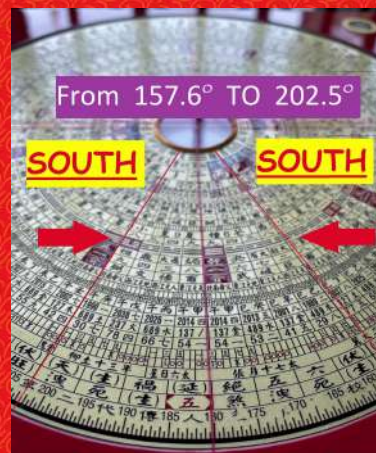

Advanced Feng Shui Consultation

There are four aspects to consider when conducting a general Feng Shui consultation.

(1) External factors.

It is a comprehensive concept that takes into consideration the surrounding mountain, ocean, lake, river, swimming pool, overall community condition, road condition, neighborhood building condition, architectural and floor plan design, interior design, landscape design, and more.

(2) Qi

It is the energy flow. The Qi is managed primarily through the use of 24 Mountains and Flying Stars during this session.

(2A) 24 Mountains.

The South direction, for example, ranges from 157.6° to 202.5°. As a professional Feng Shui Master, I'll question how far South you're talking when you say your house is South Facing. Because the South is such a broad idea. We shall divide each direction into three little portions in order to calculate more precisely. South is divided into three sections: South 1, South 2, and South 3. Previously, the South direction was measured as being completely 45° wide. Now we'll move on to South 1, which has a total 15° measurement. It is more accurate. Naturally, you can obtain a

more comprehensive Feng Shui setting through the Ultimate Feng Shui Consultation, which includes additional information on each section. Please visit our website for the Ultimate Feng Shui Consultation – "QI MEN DUN JIA" & "Xie Zi Fa" for additional information.

(2B) Flying Stars

One of the most effective Feng Shui tools is the 9 Flying Stars. The combination of Flying Stars below will be considered together.

- Later Heaven Bagua Flying Stars
- 20 Years Period Flying Stars
- Mountain Side Flying Stars
- Water Side Flying Stars
- Yearly Flying Stars

(2C) "Shen Sha"

Including yearly "Tai Sui", "Sui Po" & "3 Killings".